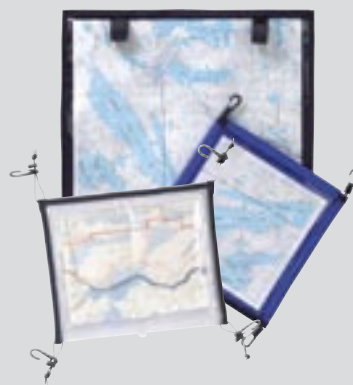

map cases
accessories pg.12